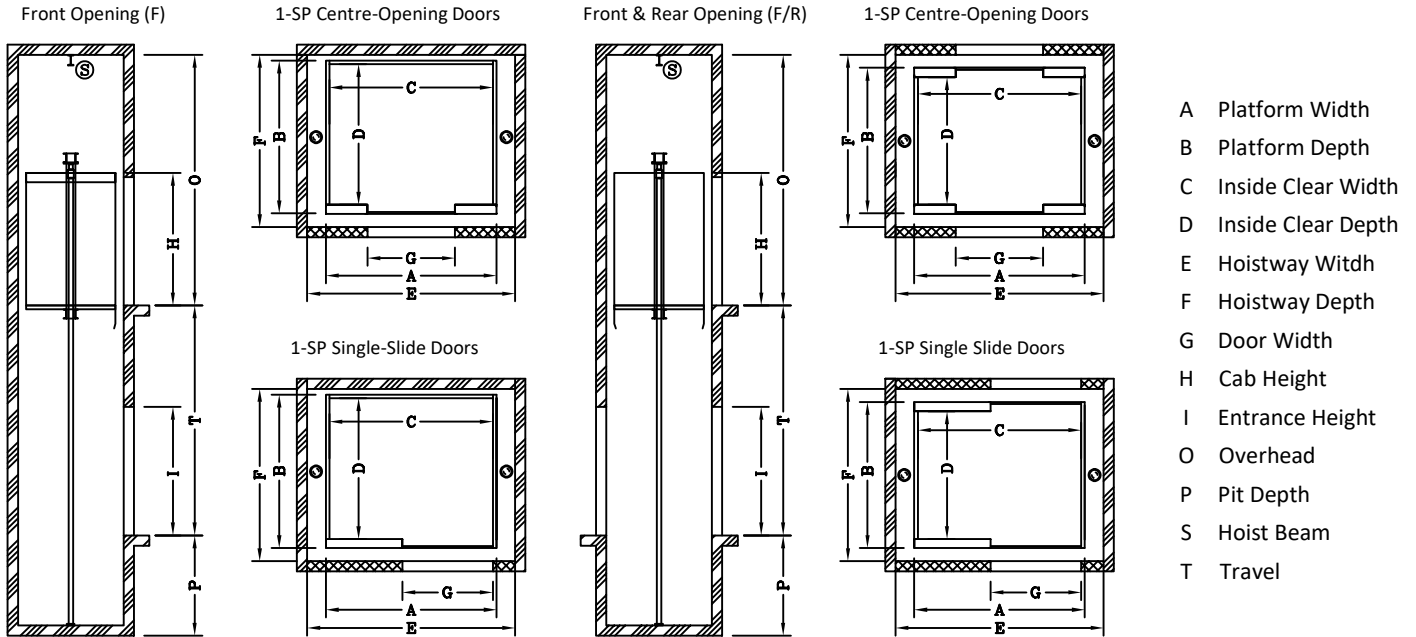

Holeless Hydraulic Aspire Passenger Elevator Planning Guide

SPEED: 100-125fpm (.51-.64)

CAPACITY: 2100-4000lbs (950-1815 kg)

Capacity (lbs/kg)	Platform (A x B)	Inside Clear (C x D)	Hoistway (E x F)	Front/Rear	Door Type	Door Width (G)
2000 907	70" x 60" 1778 x 1524mm	66.5" x 50" 1689 x 1270mm	88" x 69" 2235 x 1753mm	F	1-SP SS/CO	3'-0" 914mm
2000 907	70" x 68" 1778 x 1727mm	66.5" x 51.5" 1689 x 1308mm	88" x 80.5" 2235 x 2045mm	F/R	1-SP SS/CO	3'-0" 914mm
2500 1160	82" x 60" 2083 x 1524mm	78.5" x 50" 1994 x 1270mm	100" x 69" 2540 x 1753mm	F	1-SP SS/CO	3'-6" 1067mm
2500 1160	82" x 68" 2083 x 1727mm	78.5" x 51.5" 1994 x 1308mm	100" x 80.5" 2540 x 2045mm	F/R	1-SP SS/CO	3'-6" 1067mm
3000 1380	82" x 67" 2083 x 1702mm	78.5" x 57" 1994 x 1448mm	102" x 76" 2591 x 1930mm	F	1-SP SS/CO	3'-6" 1067mm
3000 1380	82" x 74" 2083 x 1880mm	78.5" x 57.5" 1994 x 1461mm	102" x 86.5" 2591 x 2197mm	F/R	1-SP SS/CO	3'-6" 1067mm
3500 1600	82" x 74" 2083 x 1880mm	78.5" x 64" 1994 x 1626mm	102" x 83" 2591 x 2108mm	F	1-SP SS/CO	3'-6" 1067mm
3500 1600	82" x 82" 2083 x 2083mm	78.5" x 65.5" 1994 x 1664mm	102" x 94.5" 2591 x 2400mm	F/R	1-SP SS/CO	3'-6" 1067mm
4000 1815	94" x 74" 2388 x 1880mm	90.5" x 64" 2299 x 1626mm	114" x 83" 2896 x 2108mm	F	1-SP CO	4'-0" 1219mm
4000 1815	94" x 82" 2388 x 2083mm	90.5" x 65.5" 2299 x 1664mm	114" x 94.5" 2896 x 2400mm	F/R	1-SP CO	4'-0" 1219mm